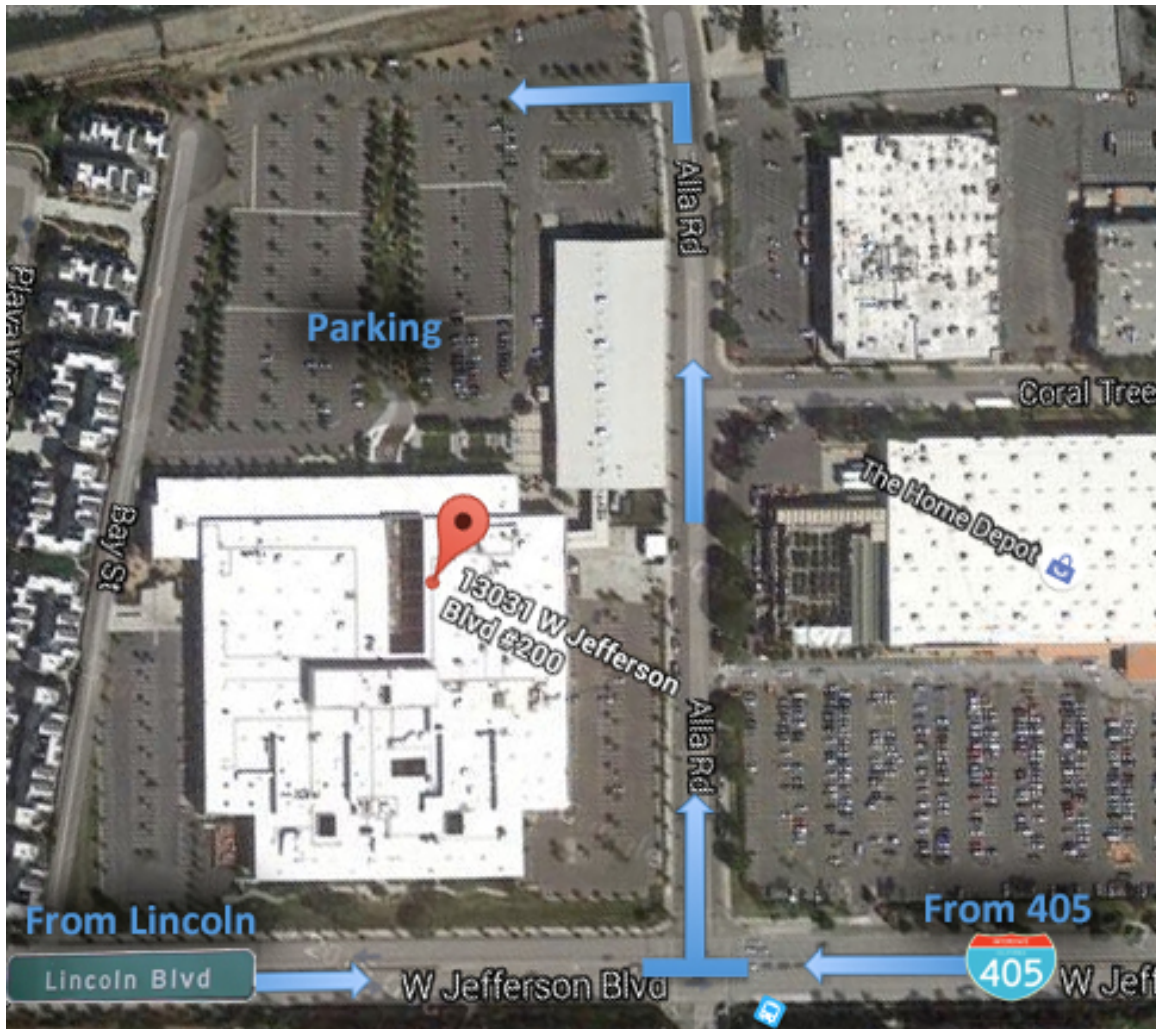

PEACE Fund Poker Tournament

Saturday, September 26, 2015

Registration: 11:00am - 12:45pm

Tournament Begins: 1:00pm

Hosted by Microsoft

13031 W. Jefferson Blvd, Suite 200

Playa Vista, CA 90094

Directions:

From I-405 Fwy: Take Jefferson exit west, turn right on Alla and go to the end of the road, turning into the last entrance on your left.

From Lincoln: Take Jefferson eastbound, turn left on Alla and go to the end of the road, turning into the last entrance on your left.